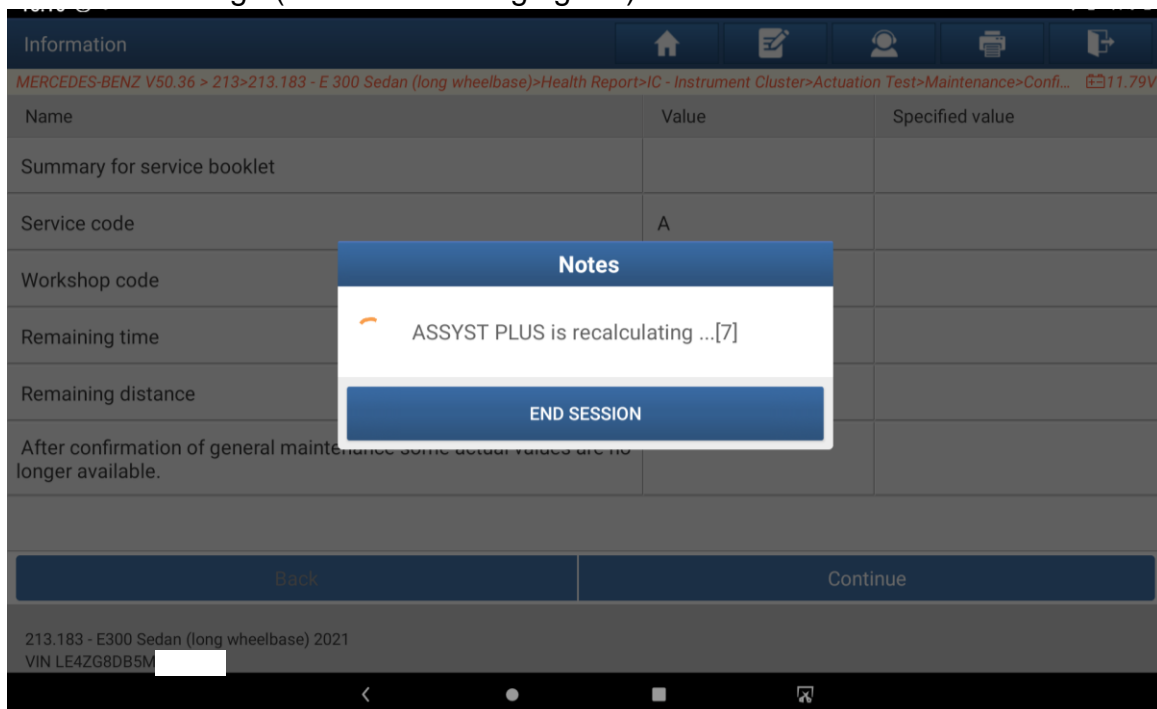

8. Recalculating...(See the following figure.)