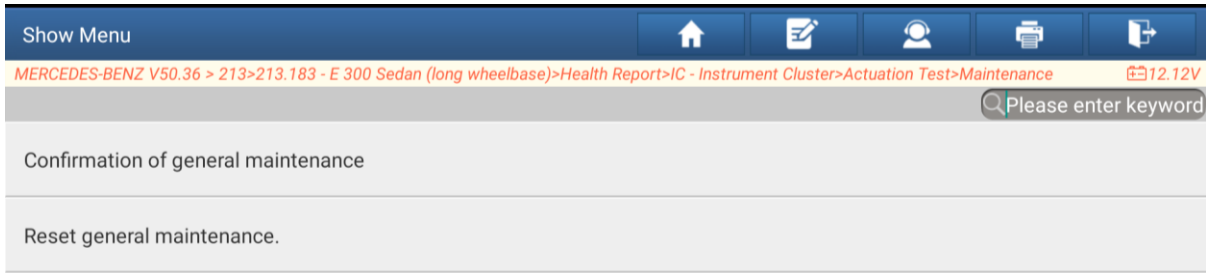

213.183 - E300 Sedan (long wheelbase) 2021
VIN LE4ZG8DB5M1

Report Help Compare Results Clear DTCs

2. Choose [Actuation Test]. (See the following figure.)

3. Choose [Maintenance]. (See the following figure.)

4. Choose [Confirmation of general maintenance]. (See the following figure.)

5. Click [Continue]. (See the following figure.)

6. Click [F2: Confirmation of general maintenance]. (See the following figure.)