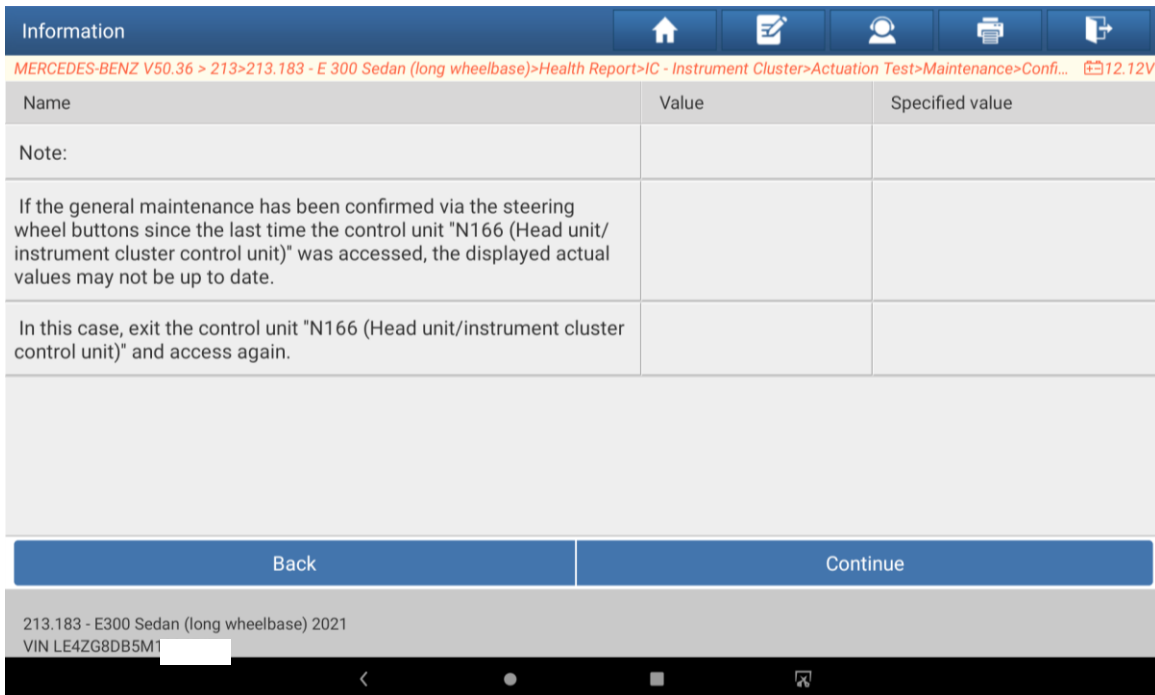

213.183 - E300 Sedan (long wheelbase) 2021
VIN LE4ZG8DB5M1

Report Help Compare Results Clear DTCs

2. Choose [Actuation Test]. (See the following figure.)

3. Choose [Maintenance]. (See the following figure.)

4. Choose [Confirmation of general maintenance]. (See the following figure.)

5. Click [Continue]. (See the following figure.)

6. Click [F2: Confirmation of general maintenance]. (See the following figure.)