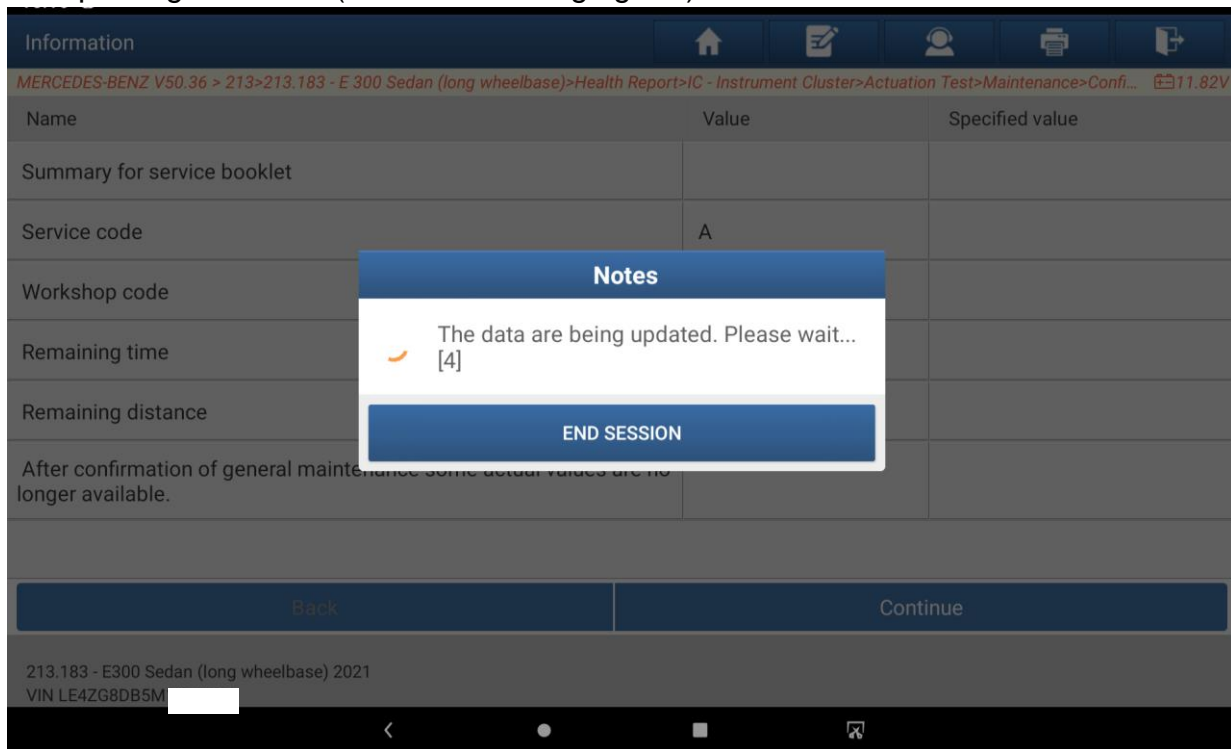

7. Updating the data...(See the following figure.)