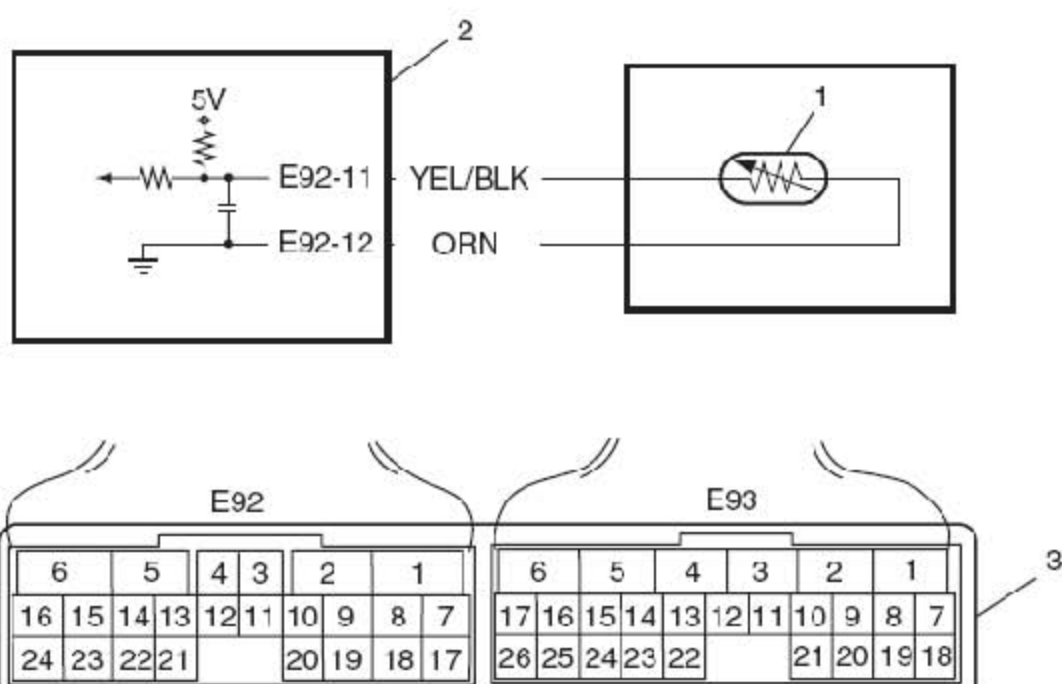

# P0712 Transmission Fluid Temperature Sensor "A" Circuit Low

## Wiring Diagram

1. Transmission fluid temperature sensor	3. Terminal arrangement of TCM connector (viewed from harness side)
2. TCM	

## DTC Detecting Condition and Trouble Area

DTC Detecting Condition	Trouble Area
Transmission temperature sensor terminal voltage is less than 0.05 V for 10 seconds or more after ignition switch ON.  (1 driving cycle detection logic)	<ul style="list-style-type: none"> <li>• Transmission fluid temperature sensor or its circuit.</li> <li>• TCM</li> </ul>