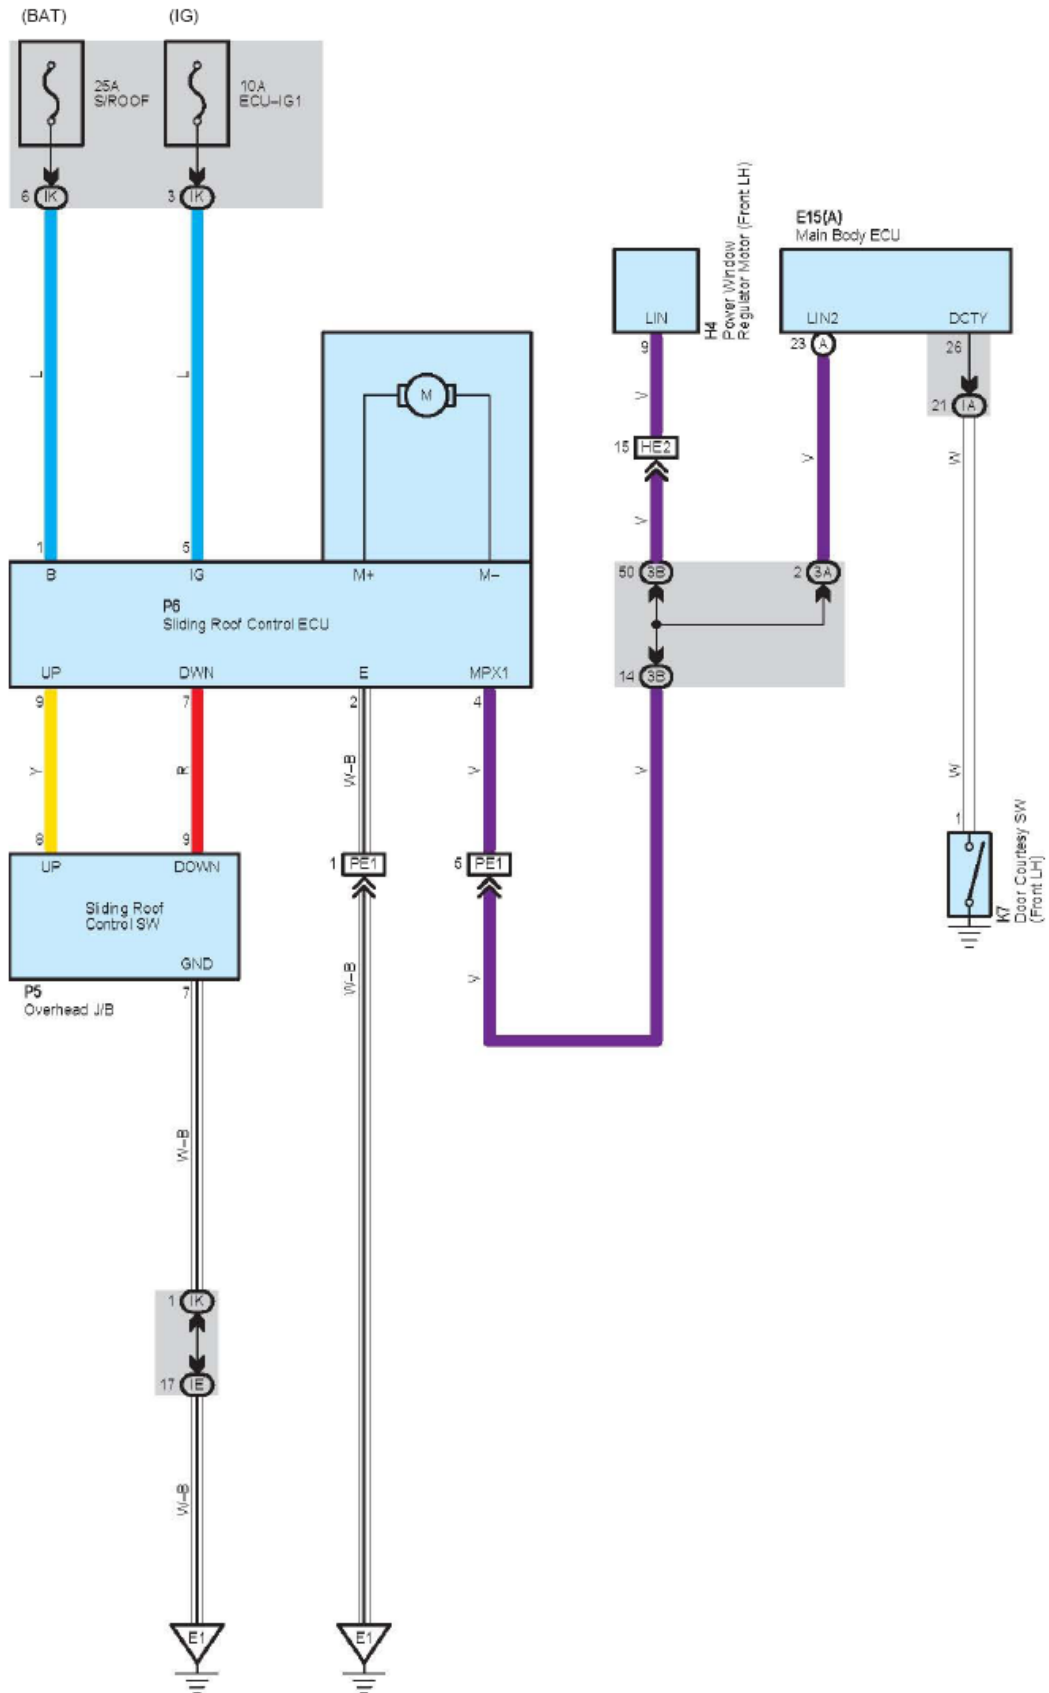

Sliding Roof

Junction Block and Wire Harness Connector

Code	Junction Block and Wire Harness (Connector Location)
3A	Instrument Panel Wire and J/B No.3 (Instrument Panel Center) Instrument Panel Wire and J/B No.3 (Instrument Panel Center)
3B _	
IA	Floor Wire and Instrument Panel J/B (Cowl Side Left)
IE	Instrument Panel Wire and Instrument Panel J/B (Cowl Side Left)
IK	Roof Wire and Instrument Panel J/B (Cowl Side Left)

Connector Joining Wire Harness and Wire Harness

Code	Joining Wire Harness and Wire Harness (Connector Location)
HE2	Front Door LH Wire and Instrument Panel Wire (Left Kick Panel)
PE1	Roof Wire and Instrument Panel Wire (Left Side of the Instrument Panel)

Ground Points

Code	Ground Points Location
E1	Left Kick Panel

LAUNCH