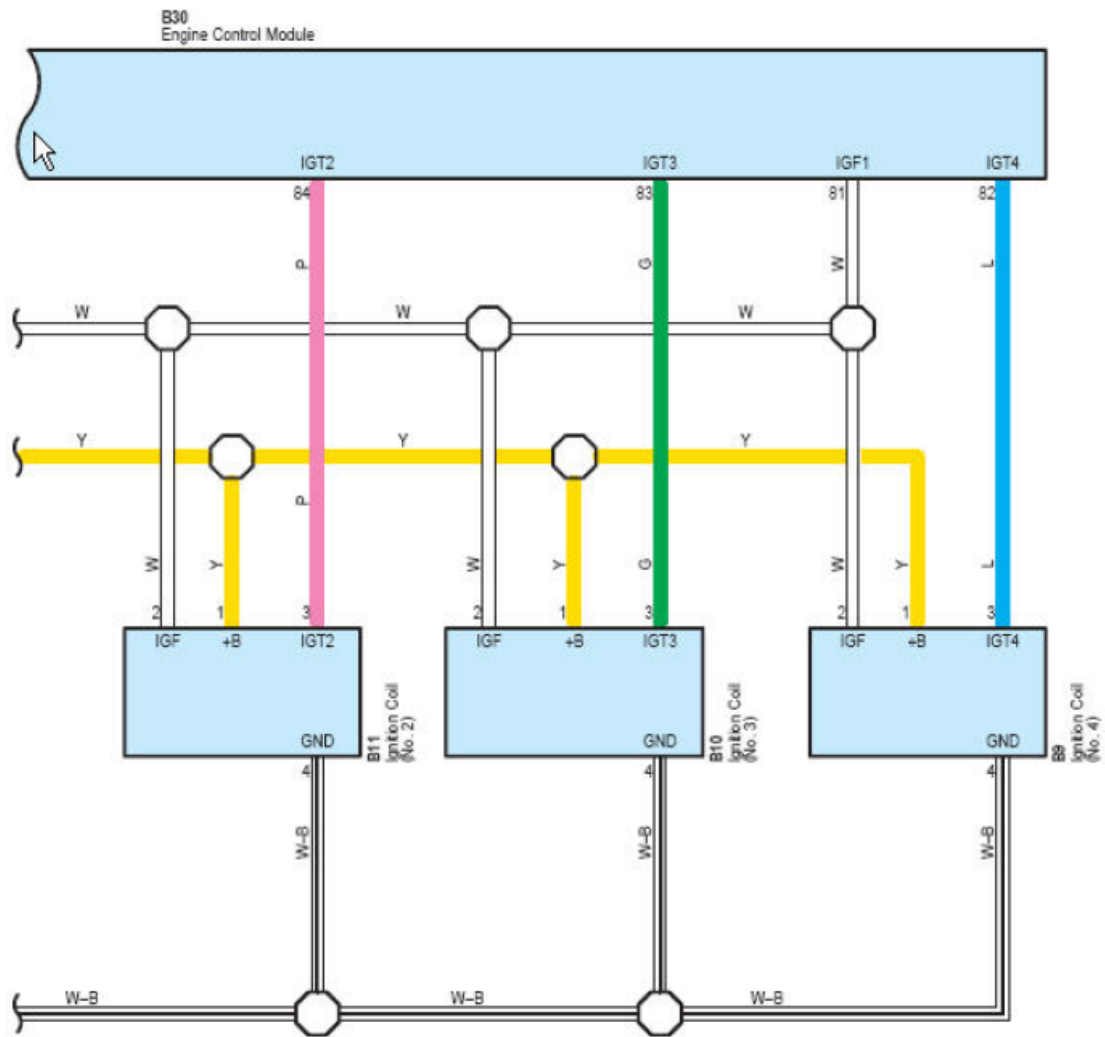

Ignition for 2AZ-FE

RAV4 (EM01M1U)

Ignition for 2AZ-FE

Relay Blocks

Code	Relay Blocks (Relay Block Location)
1	Engine Room R/B No.1 (Engine Compartment Left)

Connector Joining Wire Harness and Wire Harness

Code	Joining Wire Harness and Wire Harness (Connector Location)
AE1	Engine Room Main Wire and Instrument Panel Wire (Left Side of the Instrument Panel)Engine Room Main Wire and Instrument Panel Wire (Left Side of the Instrument Panel)
AE2	Engine Room Main Wire and Instrument Panel Wire (Left Side of the Instrument Panel)
BA1	Engine Wire and Engine Room Main Wire (Inside of the Engine Room R/B No.1 and Engine Room J/B No.1)

Ground Points

Code	See Page	Ground Points Location
A1	65 (2AZ-FE)	Front Left Fender
B1	65 (2AZ-FE)	Left Side of the Cylinder Head

LAUNCH
LAUNCH