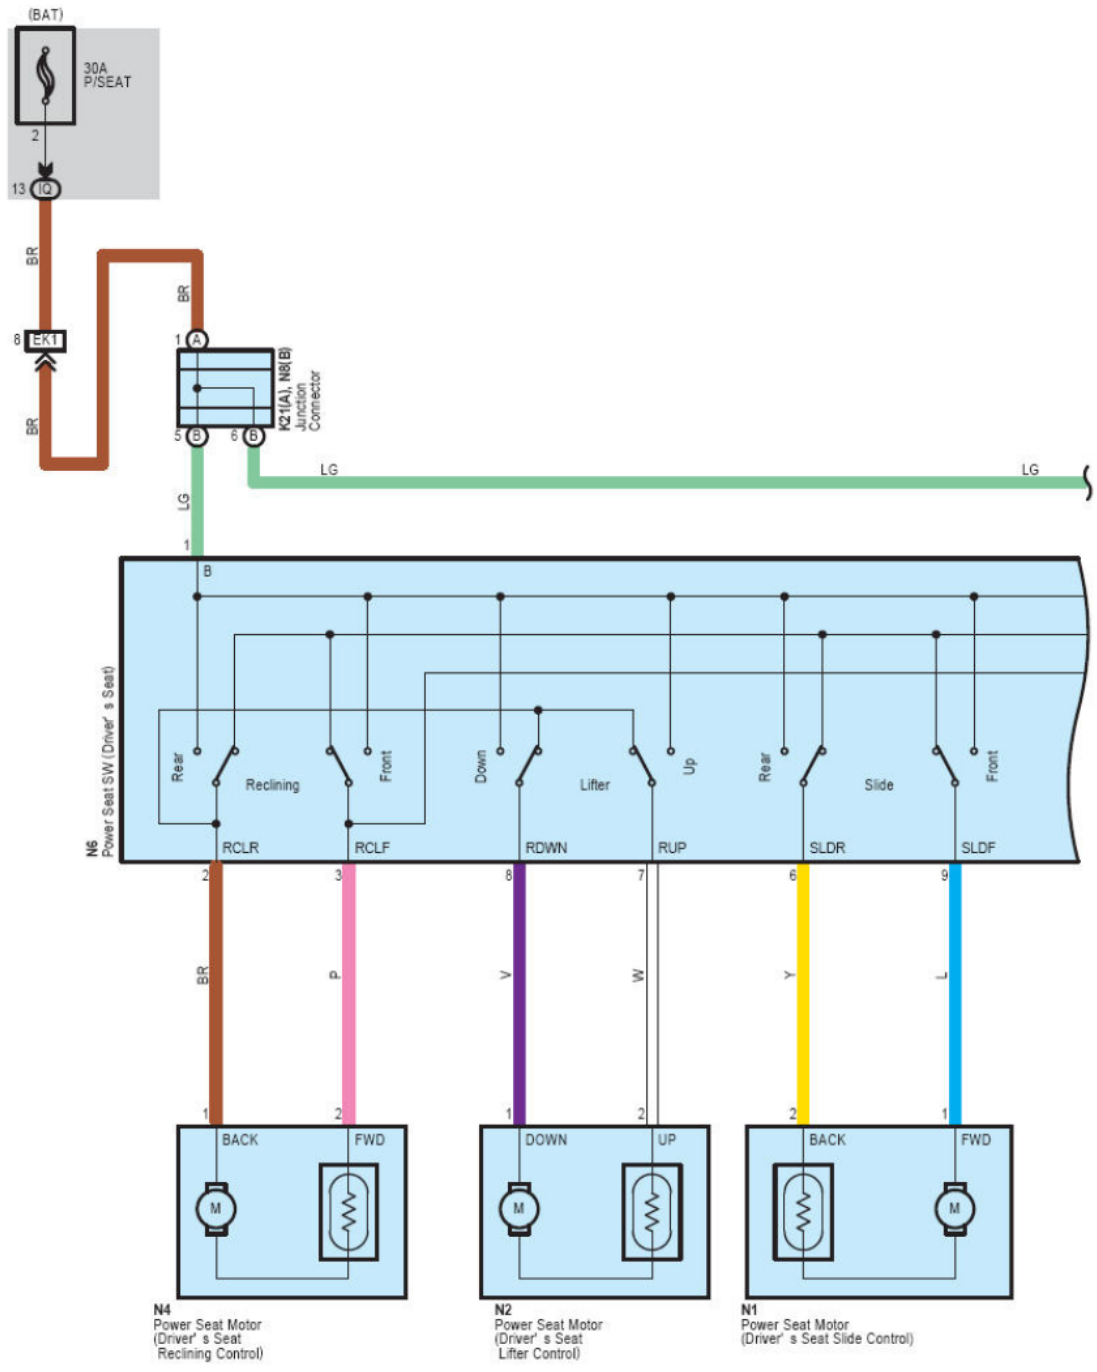

Power Seat

Junction Block and Wire Harness Connector

Code	Junction Block and Wire Harness (Connector Location)
IQ	Instrument Panel Wire and Instrument Panel J/B (Cowl Side Left)

Connector Joining Wire Harness and Wire Harness

Code	Joining Wire Harness and Wire Harness (Connector Location)
EK1	Instrument Panel Wire and Floor Wire (Left Kick Panel)

Ground Points

Code	Ground Points Location
K1	Left Center Pillar

LAUNCH
LAUNCH