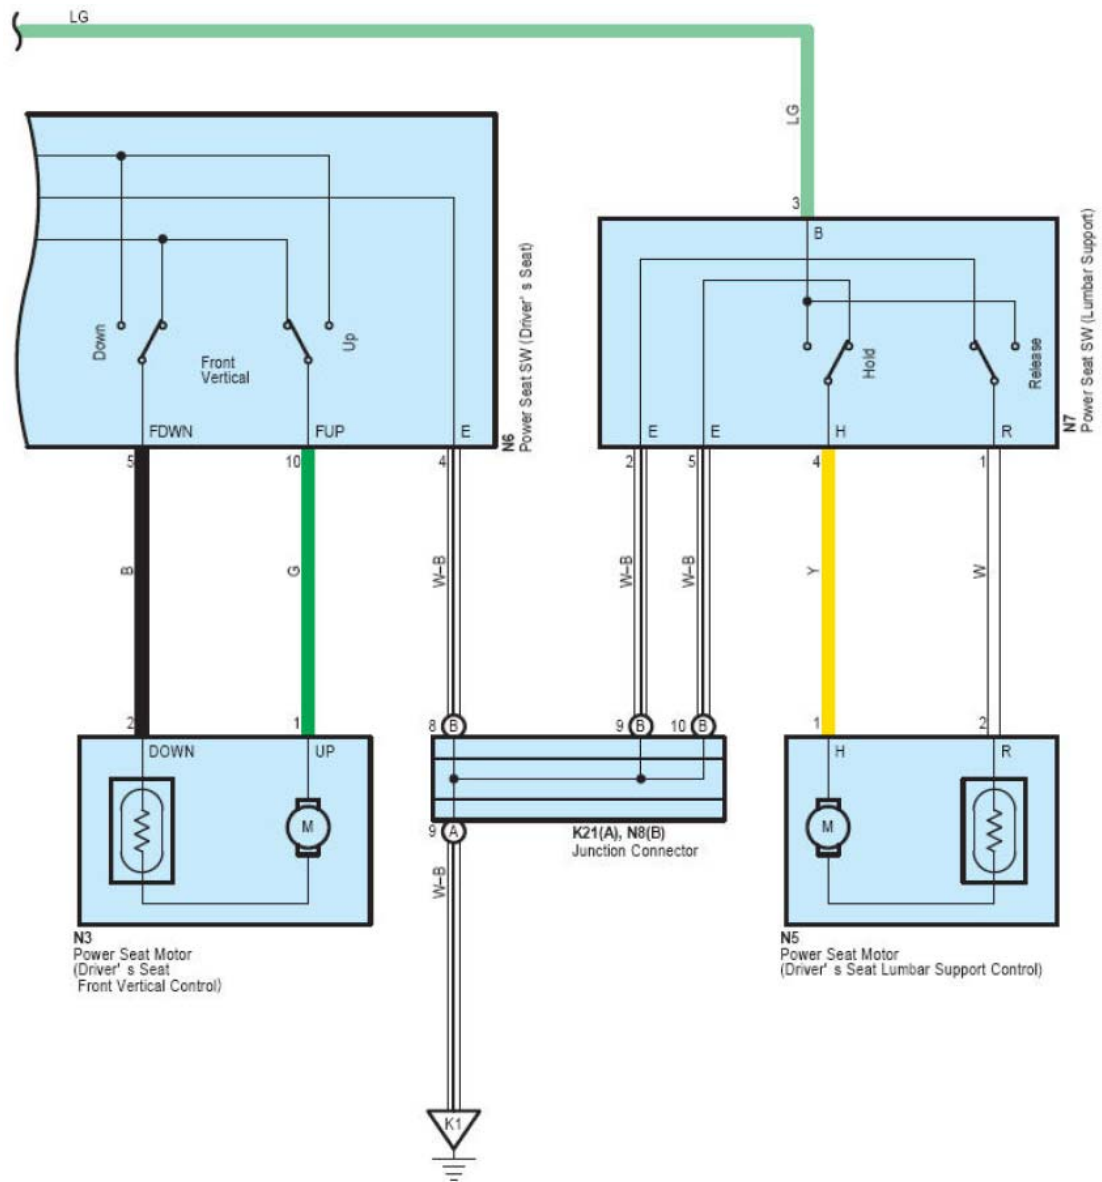

Power Seat

Junction Block and Wire Harness Connector

Code	Junction Block and Wire Harness (Connector Location)
IQ	Instrument Panel Wire and Instrument Panel J/B (Cowl Side Left)

Connector Joining Wire Harness and Wire Harness

Code	Joining Wire Harness and Wire Harness (Connector Location)
EK1	Instrument Panel Wire and Floor Wire (Left Kick Panel)

Ground Points

Code	Ground Points Location
K1	Left Center Pillar

LAUNCH
LAUNCH