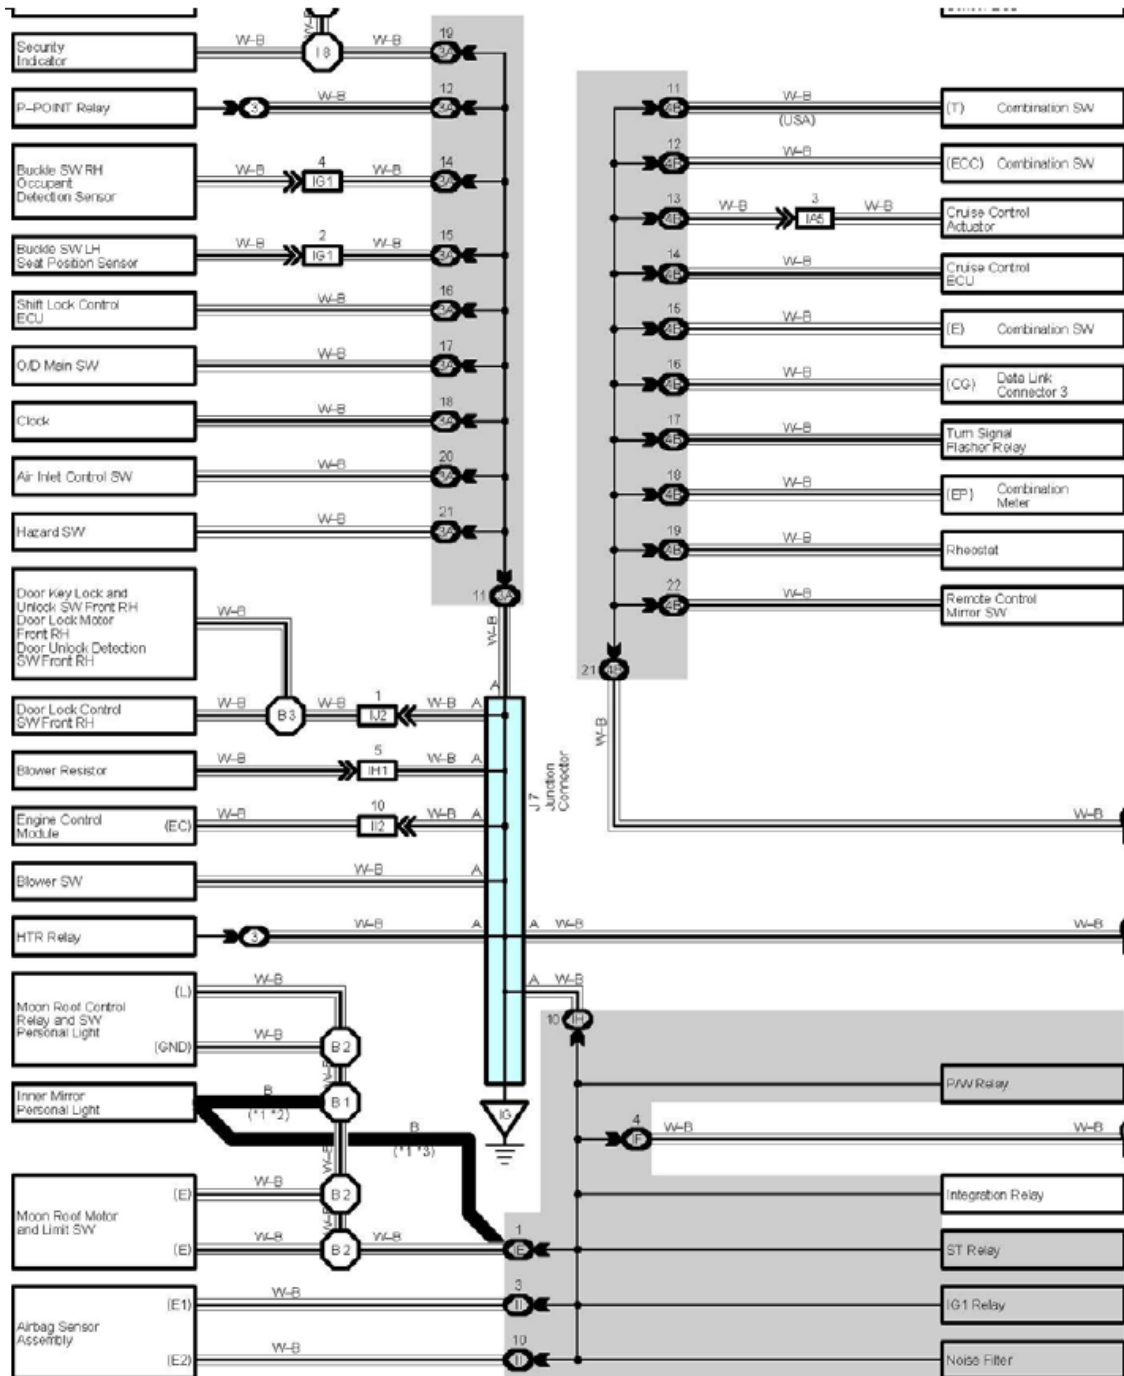

I GROUND POINT

* 1 : w/ Automatic Glare-Resistant EC Mirror
 * 2 : w/ Moon Roof
 * 3 : w/o Moon Roof

I GROUND POINT

Relay Blocks

Code	Relay Blocks (Relay Block Location)
1	Engine Room R/B (Engine Compartment Left)
3	RH R/B (Right Side of the Instrument Panel Reinforcement)

Junction Block and Wire Harness Connector

Code	Junction Block and Wire Harness (Connector Location)
IE	Roof Wire and Instrument Panel J/B (Lower Finish Panel)
IF	Instrument Panel Wire and Instrument Panel J/B (Lower Finish Panel)()
IH _	
II _	
3A	Instrument Panel Wire and RH J/B (Right Side of the Instrument Panel Reinforcement)
4B	Instrument Panel Wire and Center J/B (Behind the Combination Meter)

Connector Joining Wire Harness and Wire Harness

Code	Joining Wire Harness and Wire Harness (Connector Location)
IA4	Engine Room Main Wire and Instrument Panel Wire (Left Side of the Instrument Panel Reinforcement)g ()
IA5 _	
IA6 _	
IC1	Front Door LH Wire and Instrument Panel Wire (Left Kick Panel)
IF1	Console Box Wire and Instrument Panel Wire (Under the Instrument Panel Center)
IG1	Instrument Panel Wire and Instrument Panel No.3 Wire (Front Side of the Parking Brake Lever)
IH1	Instrument Panel Wire and A/C Sub Wire (Left Upper Side of the Blower Unit)
II1	Engine Wire and Instrument Panel Wire (Blower Unit RH) Engine Wire and Instrument Panel Wire (Blower Unit RH)
II2 _	
IJ2	Front Door RH Wire and Instrument Panel Wire (Right Kick Panel)

Ground Points

Code	Ground Points Location
EA	Front Right Fender
EB	Left Side of the Cylinder Head Left Side of the Cylinder Head
EC _	
ED	Front Left Suspension Tower
IE	Behind the Combination Meter Behind the Combination Meter
IF _	
IG	Right Kick Panel
BH	Under the Left Quarter Pillar
BI	Lower Back Panel
BJ	Under the Right Quarter Pillar