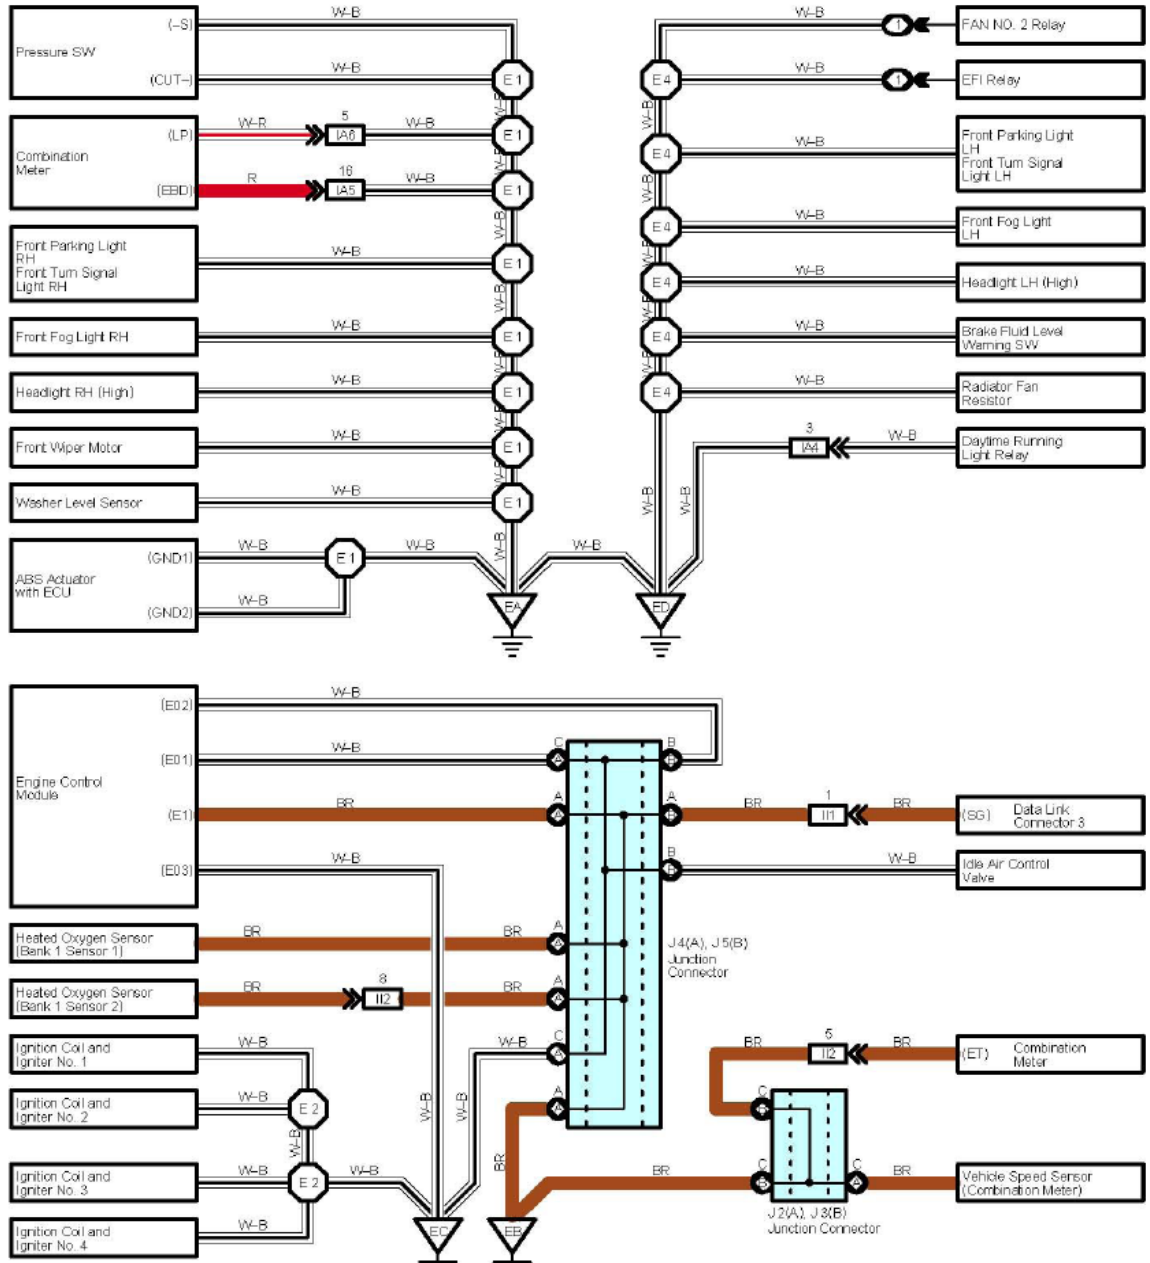

I GROUND POINT

* 1 : w/ Automatic Glare-Resistant EC Mirror
 * 2 : w/ Moon Roof
 * 3 : w/o Moon Roof

I GROUND POINT

Relay Blocks

Code	Relay Blocks (Relay Block Location)
1	Engine Room R/B (Engine Compartment Left)
3	RH R/B (Right Side of the Instrument Panel Reinforcement)

Junction Block and Wire Harness Connector

Code	Junction Block and Wire Harness (Connector Location)
IE	Roof Wire and Instrument Panel J/B (Lower Finish Panel)
IF	Instrument Panel Wire and Instrument Panel J/B (Lower Finish Panel)()
IH _	
II _	
3A	Instrument Panel Wire and RH J/B (Right Side of the Instrument Panel Reinforcement)
4B	Instrument Panel Wire and Center J/B (Behind the Combination Meter)

Connector Joining Wire Harness and Wire Harness

Code	Joining Wire Harness and Wire Harness (Connector Location)
IA4	Engine Room Main Wire and Instrument Panel Wire (Left Side of the Instrument Panel Reinforcement)g ()
IA5 _	
IA6 _	
IC1	Front Door LH Wire and Instrument Panel Wire (Left Kick Panel)
IF1	Console Box Wire and Instrument Panel Wire (Under the Instrument Panel Center)
IG1	Instrument Panel Wire and Instrument Panel No.3 Wire (Front Side of the Parking Brake Lever)
IH1	Instrument Panel Wire and A/C Sub Wire (Left Upper Side of the Blower Unit)
II1	Engine Wire and Instrument Panel Wire (Blower Unit RH) Engine Wire and Instrument Panel Wire (Blower Unit RH)
II2 _	
IJ2	Front Door RH Wire and Instrument Panel Wire (Right Kick Panel)

Ground Points

Code	Ground Points Location
EA	Front Right Fender
EB	Left Side of the Cylinder Head Left Side of the Cylinder Head
EC _	
ED	Front Left Suspension Tower
IE	Behind the Combination Meter Behind the Combination Meter
IF _	
IG	Right Kick Panel
BH	Under the Left Quarter Pillar
BI	Lower Back Panel
BJ	Under the Right Quarter Pillar