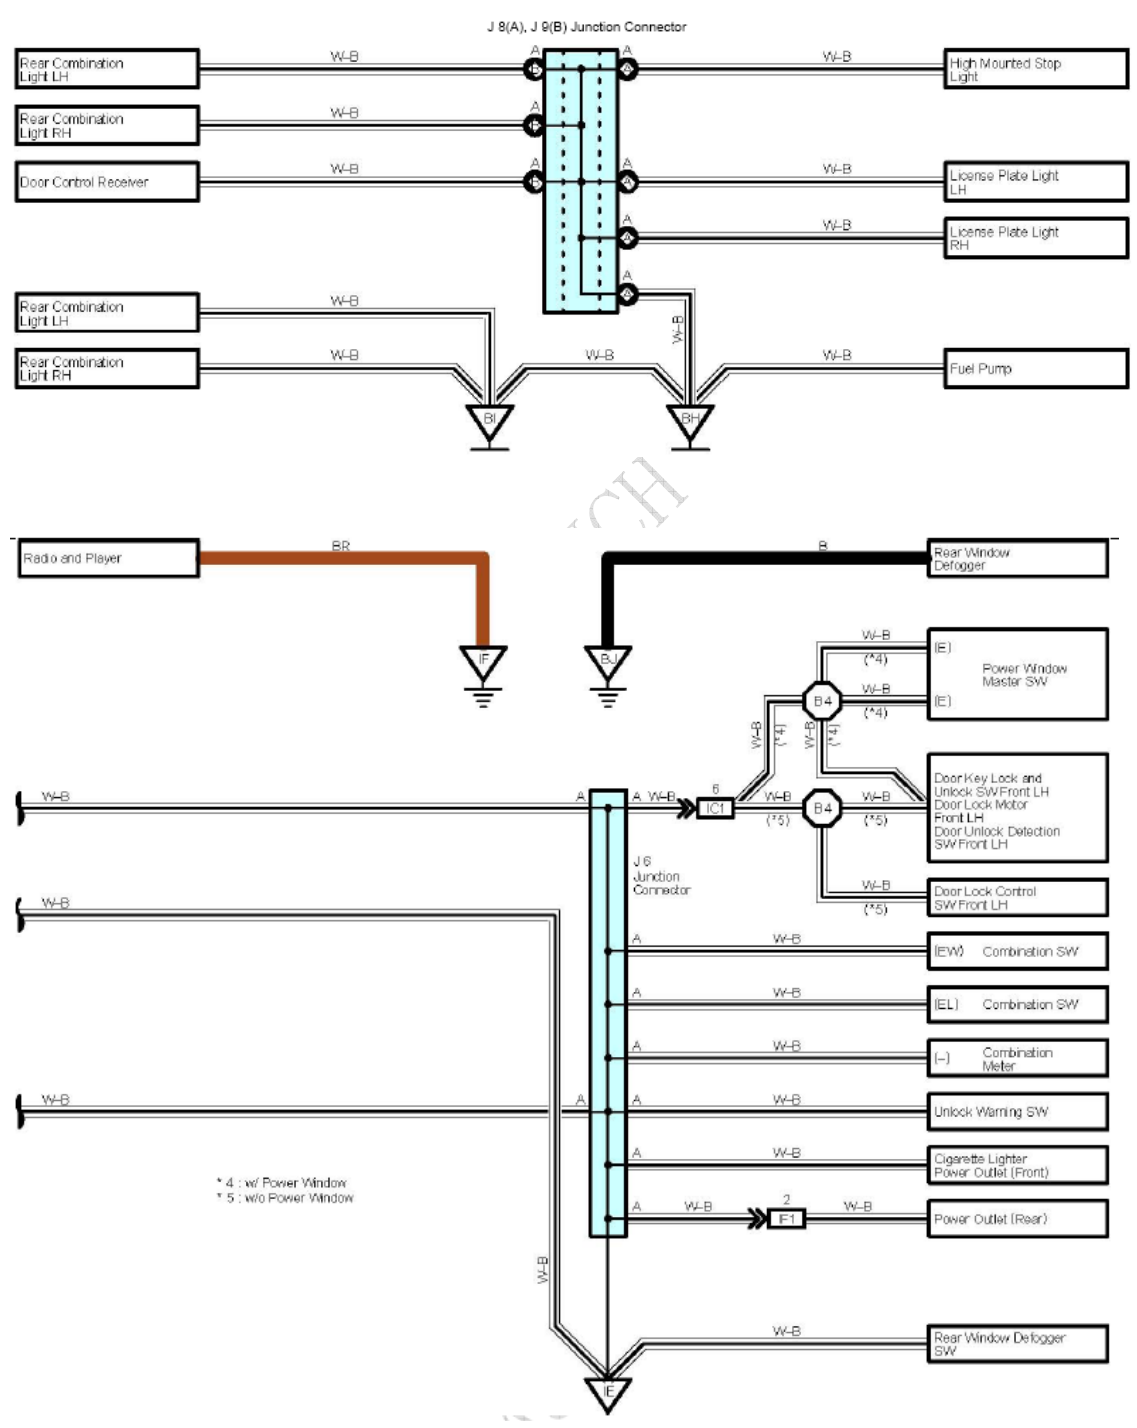

I GROUND POINT

* 1 : w/ Automatic Glare-Resistant EC Mirror
 * 2 : w/ Moon Roof
 * 3 : w/o Moon Roof

I GROUND POINT

Relay Blocks

Code	Relay Blocks (Relay Block Location)
1	Engine Room R/B (Engine Compartment Left)
3	RH R/B (Right Side of the Instrument Panel Reinforcement)

Junction Block and Wire Harness Connector

Code	Junction Block and Wire Harness (Connector Location)
IE	Roof Wire and Instrument Panel J/B (Lower Finish Panel)
IF	Instrument Panel Wire and Instrument Panel J/B (Lower Finish Panel)()
IH _	
II _	
3A	Instrument Panel Wire and RH J/B (Right Side of the Instrument Panel Reinforcement)
4B	Instrument Panel Wire and Center J/B (Behind the Combination Meter)

Connector Joining Wire Harness and Wire Harness

Code	Joining Wire Harness and Wire Harness (Connector Location)
IA4	Engine Room Main Wire and Instrument Panel Wire (Left Side of the Instrument Panel Reinforcement)g ()
IA5 _	
IA6 _	
IC1	Front Door LH Wire and Instrument Panel Wire (Left Kick Panel)
IF1	Console Box Wire and Instrument Panel Wire (Under the Instrument Panel Center)
IG1	Instrument Panel Wire and Instrument Panel No.3 Wire (Front Side of the Parking Brake Lever)
IH1	Instrument Panel Wire and A/C Sub Wire (Left Upper Side of the Blower Unit)
II1	Engine Wire and Instrument Panel Wire (Blower Unit RH) Engine Wire and Instrument Panel Wire (Blower Unit RH)
II2 _	
IJ2	Front Door RH Wire and Instrument Panel Wire (Right Kick Panel)

Ground Points

Code	Ground Points Location
EA	Front Right Fender
EB	Left Side of the Cylinder Head Left Side of the Cylinder Head
EC _	
ED	Front Left Suspension Tower
IE	Behind the Combination Meter Behind the Combination Meter
IF _	
IG	Right Kick Panel
BH	Under the Left Quarter Pillar
BI	Lower Back Panel
BJ	Under the Right Quarter Pillar